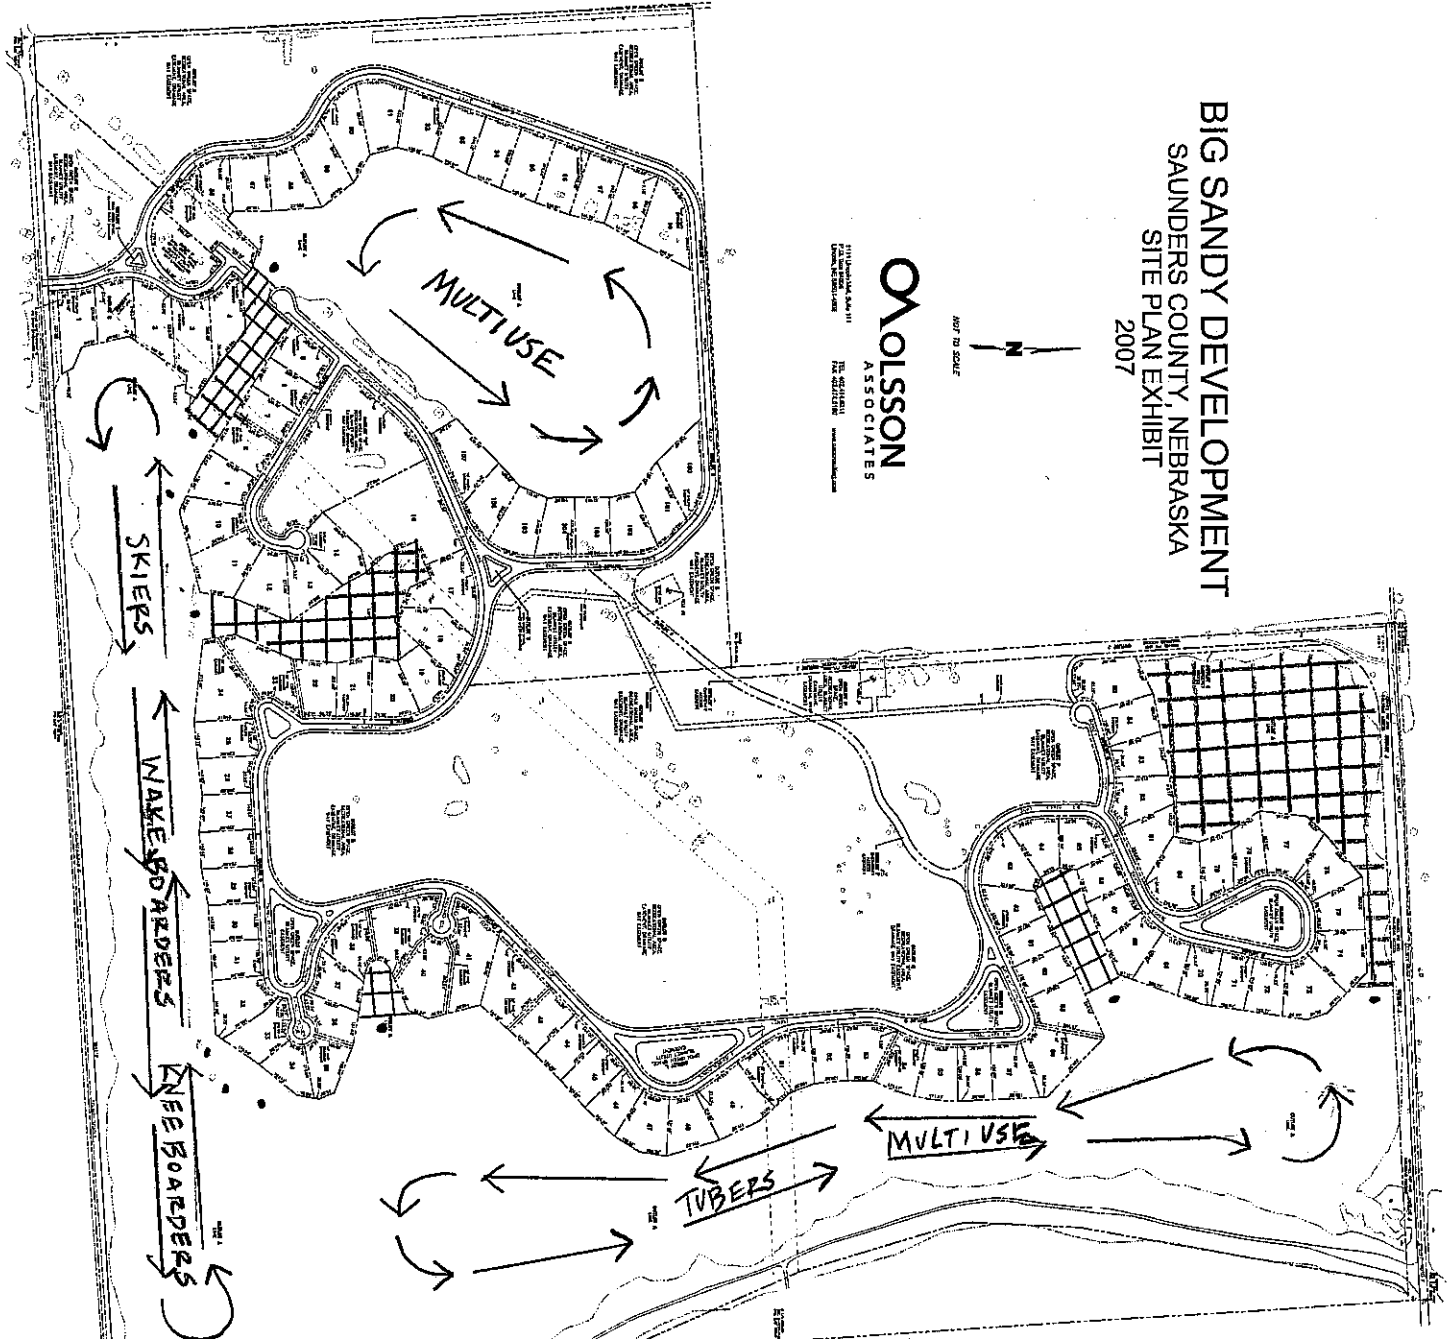

BIG SANDY DEVELOPMENT
 SAUNDERS COUNTY, NEBRASKA
 SITE PLAN EXHIBIT
 2007

MOLSSON
 ASSOCIATES
1111 W. 10th Street, Suite 111
 Lincoln, NE 68502-1111
 TEL: 402.476.1111 FAX: 402.476.1111

TUBERS
 JET SKIS
 MULTI USE

NOTE: SLOW MOVING BOATS, PLEASE
 STAY RIGHT

• NO WAKE

MULTI-DIRECTIONAL